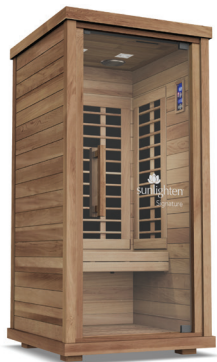

### ASSEMBLED

**Exterior:** 960mm W x 1,010mm D x 1,973mm H\*  
 \*51mm feet included  
**Interior:** 819mm W x 854mm D x 1,785mm H  
**Bench:** 815mm W x 514mm D x 496mm H  
**Heaters:** 8  
**Weight:** Bass: 180 kg; Euca: 213 kg

## Signature® I Far Infrared Sauna

EUCALYPTUS

BASSWOOD