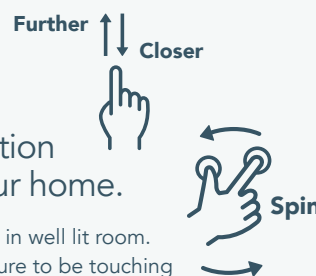

See our **sunlighten** saunas in your own space.

Scan the corresponding QR code to experience our Sauna Visualizer on your mobile phone.

STEP 1

Open camera on your mobile device.*

*Technical requirements:
iOS Version 11 and later
or Android 8 and later.

STEP 2

Scan any QR code below to visualize our saunas in your environment.

STEP 3

Follow the prompt to engage, then position the sauna around your home.

For best results, make sure to be in well lit room.
When positioning sauna, make sure to be touching sauna model.