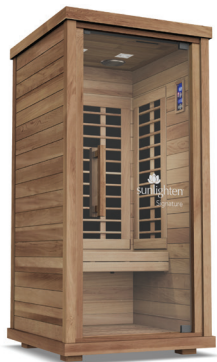

### ASSEMBLED

**Exterior:** 37.8" W x 39.8" D x 77.7" H\*  
 \*2" feet included  
**Interior:** 32.2" W x 33.6" D x 70.3" H  
**Bench:** 32.1" W x 20.2" D x 19.5" H  
**Heaters:** 8  
**Weight:** Bass: 355 lbs.; Euca: 428 lbs.  
**Available in:**

## Signature® I Far Infrared Sauna

EUCALYPTUS

BASSWOOD