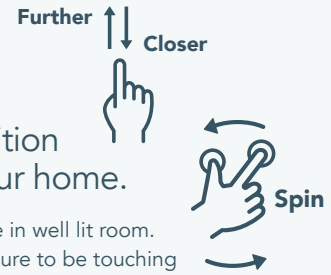

STEP 1

Open camera on your mobile device.*

*Technical requirements:
iOS Version 11 and later
or Android 8 and later.

STEP 2

Scan any QR code below to visualize our saunas in your environment.

STEP 3

Follow the prompt to engage, then position the sauna around your home.

For best results, make sure to be in well lit room.
When positioning sauna, make sure to be touching sauna model.

mPulse Smart Sauna Believe

Connected & Customizable Red/Near, Mid & Far IR Sauna

EUCALYPTUS